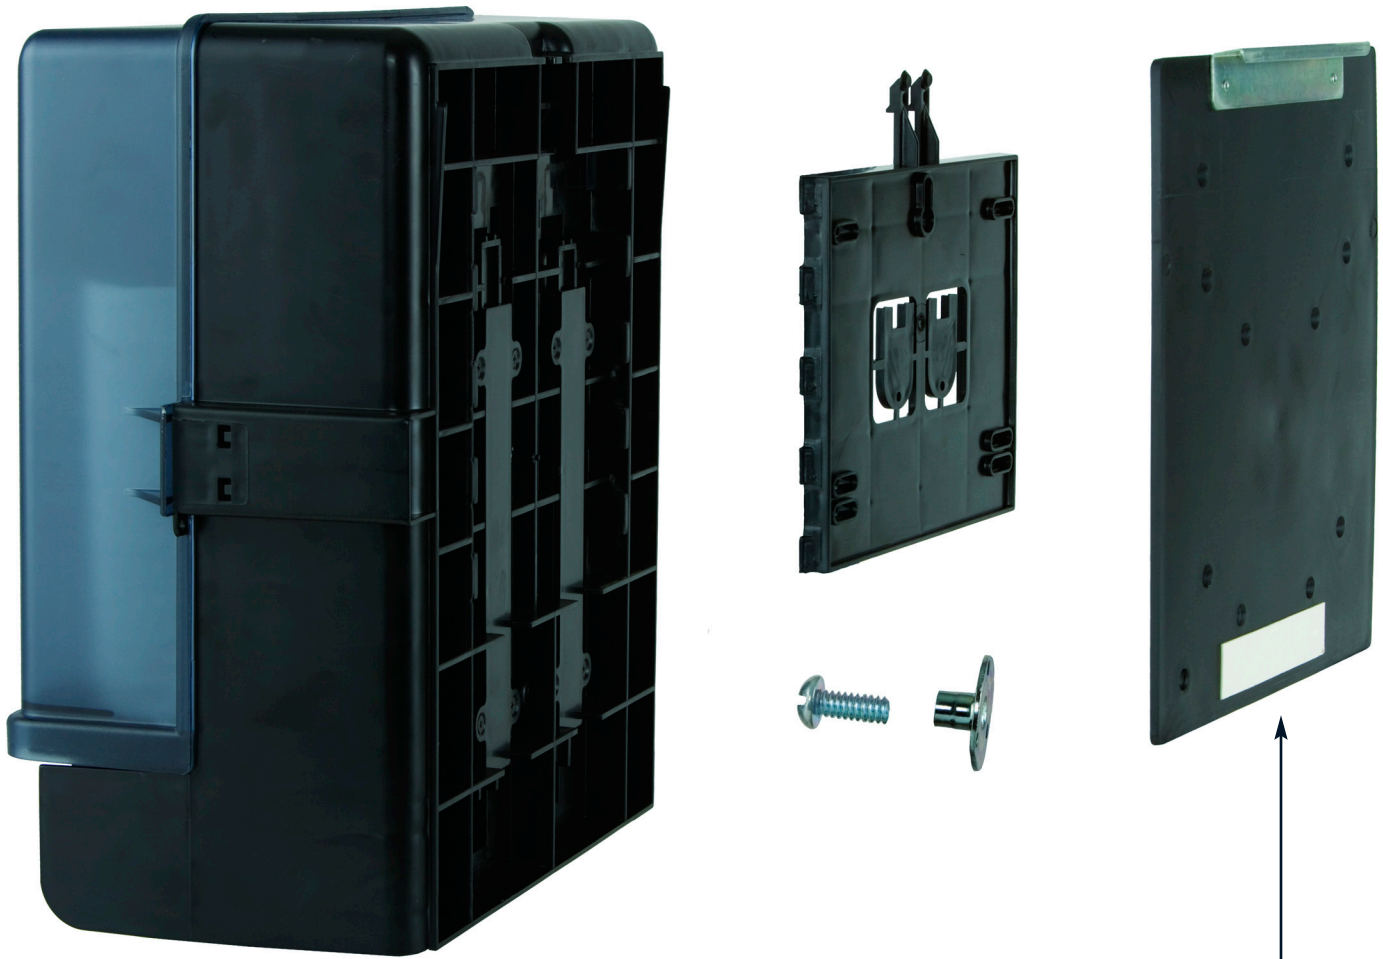

VONDREHLE

QUALITY TOWEL AND TISSUE PRODUCTS SINCE 1974

RECESSED TOWEL CABINET ADAPTER BRACKET

■ USED TO CONVERT WASTEFUL RECESSED FOLDED-TOWEL CABINETS INTO CENTERPULL OR HARDWOUND TOWEL DISPENSERS.

- takes just minutes to install
- eliminates wasteful folded towels
- simply hangs on cabinet doors

VONDREHLE

QUALITY TOWEL AND TISSUE PRODUCTS SINCE 1974

RECESSED TOWEL CABINET ADAPTER BRACKET INSTALLATION PROCEDURE

BRACKET IS PRE-DRILLED FOR THE FOLLOWING DISPENSERS:

- #6622 Centerpull - Single-roll
- #6322 Centerpull - Dual-roll
- #19067 Hardwound Towel - Crank type
- #3467 Hardwound Towel - Push bar
- #2257 Hardwound Towel - Electronic

#MPSSR RECESSED TOWEL CABINET
ADAPTER BRACKET

- 16 Per Box
- Installation Hardware Included